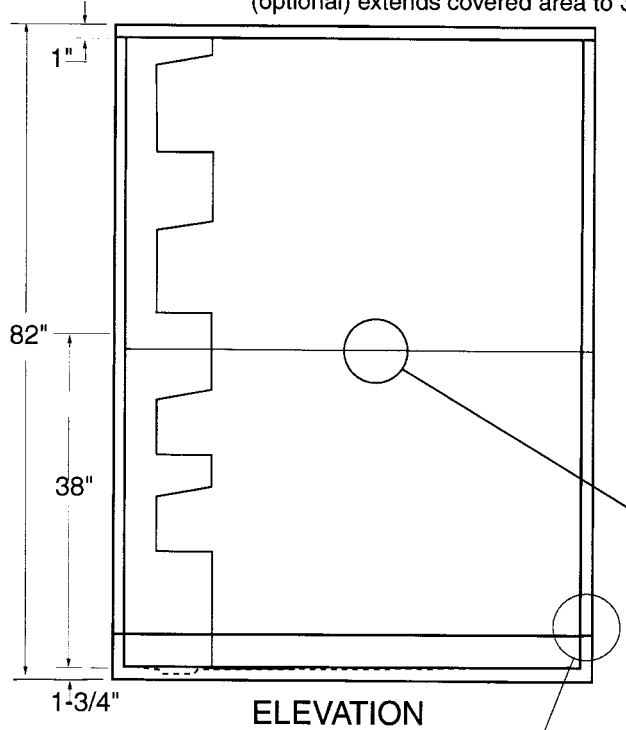

DETAIL A

DETAIL B

DETAIL C

Left hand model shown here with optional grab bar, mixing valve and fixed head

DETAIL C

DETAIL B

Door opening 57-3/8" x 79"

TITLE: Specifications 5 piece Showerstall, Barrier free
MODEL : 5LDS6034B75B (non U.P.C.)

SCALE : 1/2"=1'0"
SHT. 1 of 4

Remodel Flange Trim Kit (optional)

5LDS6034B17T

BARRIER FREE

FEATURES

- Five piece gelcoat fiberglass shower without curb for accessibility
- Designed to replace a bath tub
- Optional Remodel Flange Trim Kit prevents drywall repair work
- Easy, snap-in-place installation from the front
- Full plywood backing on all walls for outstanding strength and customized installation of accessories
- Diamond tile simulated tile look
- No grout cleaning hassles
- No tiles to fall off
- Luxurious Gelcoat finish in numerous colors
- 14 Granite colors available
- Custom Accent tile available

Ramp (optional)

DETAIL A

Flange Trim Molding (optional) extends covered area to 37"

DETAIL B

DETAIL A

DETAIL B

DETAIL C

Left hand model shown here with optional grab bar, glide bar, mixing and diverter valves, hand shower, fixed head

Door opening 57-3/8" x 79"

TITLE: Specifications 5 piece Showerstall, Barrier free	SCALE : 1/2"=1'0"
MODEL : 5LDS6034B17T (non U.P.C.)	SHT. 1 of 4