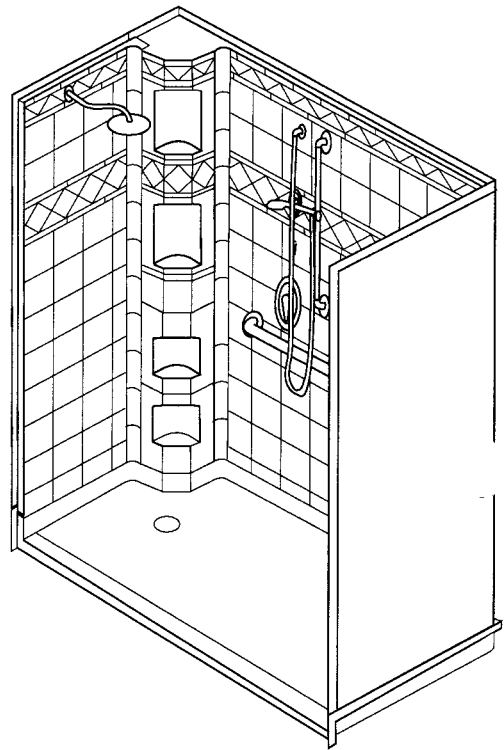

DETAIL A

DETAIL B

DETAIL C

Left hand model shown here with optional grab bar, mixing valve and fixed head

DETAIL C

DETAIL B

Door opening 57-3/8" x 79"

TITLE: Specifications 5 piece Showerstall, Barrier free
MODEL : 5LDS6034B75B (non U.P.C.)

SCALE : 1/2"=1'0"
SHT. 1 of 4

Remodel Flange Trim Kit (optional)

5LDS6034B17T

BARRIER FREE

FEATURES

- Five piece gelcoat fiberglass shower without curb for accessibility
- Designed to replace a bath tub
- Optional Remodel Flange Trim Kit prevents drywall repair work
- Easy, snap-in-place installation from the front
- Full plywood backing on all walls for outstanding strength and customized installation of accessories
- Diamond tile simulated tile look
- No grout cleaning hassles
- No tiles to fall off
- Luxurious Gelcoat finish in numerous colors
- 14 Granite colors available
- Custom Accent tile available

Ramp (optional)

DETAIL A

Flange Trim Molding (optional) extends covered area to 37"

DETAIL B

DETAIL A

DETAIL B

DETAIL C

Left hand model shown here with optional grab bar, glide bar, mixing and diverter valves, hand shower, fixed head

Door opening 57-3/8" x 79"

TITLE: Specifications 5 piece Showerstall, Barrier free	SCALE : 1/2"=1'0"
MODEL : 5LDS6034B17T (non U.P.C.)	SHT. 1 of 4