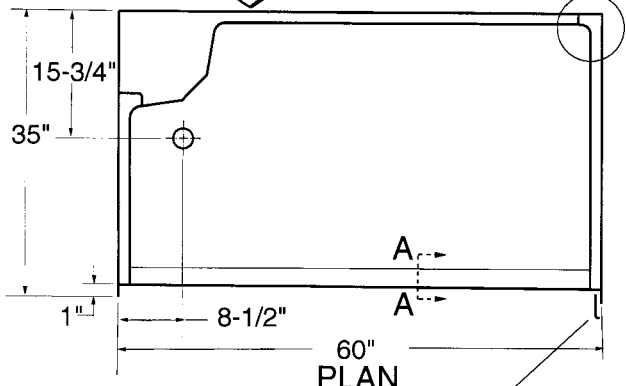

DETAIL A

DETAIL B

DETAIL C

Left hand model shown here with optional grab bar, mixing valve and fixed head

DETAIL C

DETAIL B

Door opening 57-3/8" x 79"

TITLE: Specifications 5 piece Showerstall, Barrier free
MODEL : 5LDS6034B75B (non U.P.C.)

SCALE : 1/2"=1'0"
SHT. 1 of 4

Remodel Flange Trim Kit (optional)

5LDS6034B17T

BARRIER FREE

FEATURES

- Five piece gelcoat fiberglass shower without curb for accessibility
- Designed to replace a bath tub
- Optional Remodel Flange Trim Kit prevents drywall repair work
- Easy, snap-in-place installation from the front
- Full plywood backing on all walls for outstanding strength and customized installation of accessories
- Diamond tile simulated tile look
- No grout cleaning hassles
- No tiles to fall off
- Luxurious Gelcoat finish in numerous colors
- 14 Granite colors available
- Custom Accent tile available

Ramp (optional)

DETAIL A

Flange Trim Molding (optional) extends covered area to 37"

DETAIL B

DETAIL A

DETAIL B

DETAIL C

Left hand model shown here with optional grab bar, glide bar, mixing and diverter valves, hand shower, fixed head

Door opening 57-3/8" x 79"

TITLE: Specifications 5 piece Showerstall, Barrier free	SCALE : 1/2"=1'0"
MODEL : 5LDS6034B17T (non U.P.C.)	SHT. 1 of 4