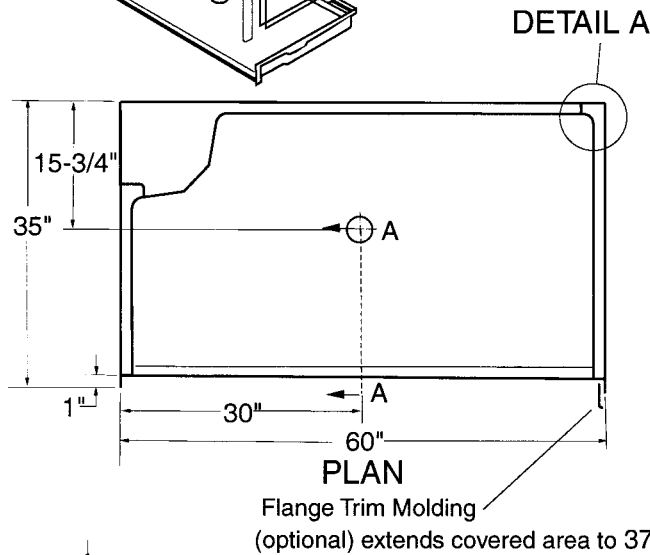

5LDS6034B75B

BARRIER FREE

FEATURES

- Five piece gelcoat fiberglass shower without curb for accessibility
- Designed to replace a bath tub
- Optional Remodel Flange Trim Kit prevents drywall repair work
- Easy, snap-in-place installation from the front
- Full plywood backing on all walls for outstanding strength and customized installation of accessories
- Diamond tile simulated tile look
- No grout cleaning hassles
- No tiles to fall off
- Luxurious Gelcoat finish in numerous colors
- 14 Granite colors available
- Custom Accent tile available

DETAIL A

DETAIL B

DETAIL C

Left hand model shown here with optional grab bar, mixing valve and fixed head

DETAIL C

DETAIL B

Door opening 57-3/8" x 79"

TITLE: Specifications 5 piece Showerstall, Barrier free
MODEL : 5LDS6034B75B (non U.P.C.)

SCALE : 1/2"=1'0"
SHT. 1 of 4

Remodel Flange Trim Kit (optional)

5LDS6034B17T

BARRIER FREE

FEATURES

- Five piece gelcoat fiberglass shower without curb for accessibility
- Designed to replace a bath tub
- Optional Remodel Flange Trim Kit prevents drywall repair work
- Easy, snap-in-place installation from the front
- Full plywood backing on all walls for outstanding strength and customized installation of accessories
- Diamond tile simulated tile look
- No grout cleaning hassles
- No tiles to fall off
- Luxurious Gelcoat finish in numerous colors
- 14 Granite colors available
- Custom Accent tile available

Door opening 57-3/8" x 79"

TITLE: Specifications 5 piece Showerstall, Barrier free	SCALE : 1/2"=1'0"
MODEL : 5LDS6034B17T (non U.P.C.)	SHT. 1 of 4