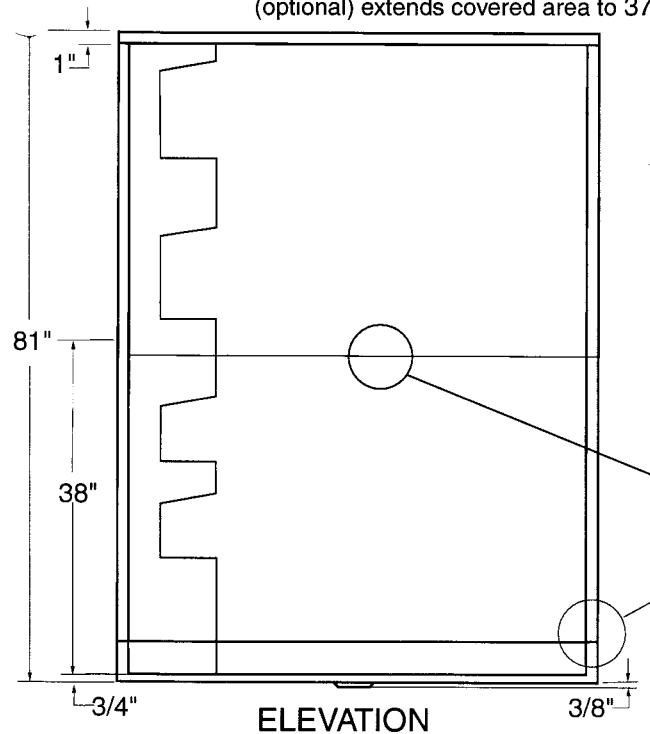

DETAIL A

DETAIL B

DETAIL C

Left hand model shown here with optional grab bar, mixing valve and fixed head

DETAIL C

DETAIL B

Door opening 57-3/8" x 79"

TITLE: Specifications 5 piece Showerstall, Barrier free
MODEL : 5LDS6034B75B (non U.P.C.)

Door opening 57-3/8" x 79"

TITLE: Specifications 5 piece Showerstall, Barrier free	SCALE : 1/2"=1'0"
MODEL : 5LDS6034B17T (non U.P.C.)	SHT. 1 of 4