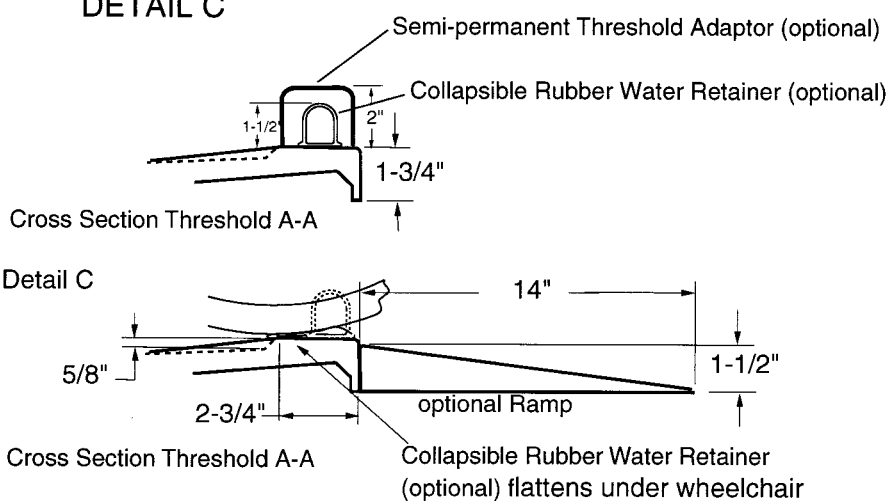

DETAIL A

DETAIL B

DETAIL C

Left hand model shown here with optional grab bar, mixing valve and fixed head

DETAIL C

DETAIL B

Door opening 57-3/8" x 79"

TITLE: Specifications 5 piece Showerstall, Barrier free
MODEL : 5LDS6034B75B (non U.P.C.)

SCALE : 1/2"=1'0"
SHT. 1 of 4

Remodel Flange Trim Kit (optional)

5LDS6034B17T

BARRIER FREE

FEATURES

- Five piece gelcoat fiberglass shower without curb for accessibility
- Designed to replace a bath tub
- Optional Remodel Flange Trim Kit prevents drywall repair work
- Easy, snap-in-place installation from the front
- Full plywood backing on all walls for outstanding strength and customized installation of accessories
- Diamond tile simulated tile look
- No grout cleaning hassles
- No tiles to fall off
- Luxurious Gelcoat finish in numerous colors
- 14 Granite colors available
- Custom Accent tile available

Ramp (optional)

DETAIL A

Flange Trim Molding (optional) extends covered area to 37"

DETAIL B

DETAIL A

DETAIL B

DETAIL C

Left hand model shown here with optional grab bar, glide bar, mixing and diverter valves, hand shower, fixed head

Door opening 57-3/8" x 79"

TITLE: Specifications 5 piece Showerstall, Barrier free	SCALE : 1/2"=1'0"
MODEL : 5LDS6034B17T (non U.P.C.)	SHT. 1 of 4