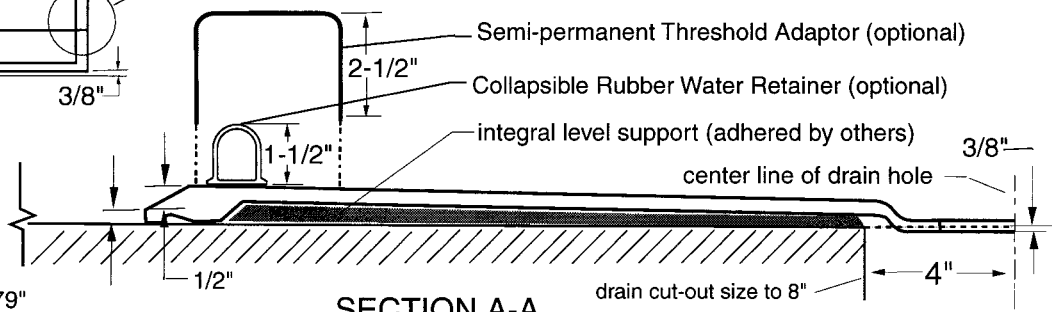

5LDS6034B75B

BARRIER FREE

FEATURES

- Five piece gelcoat fiberglass shower without curb for accessibility
- Designed to replace a bath tub
- Optional Remodel Flange Trim Kit prevents drywall repair work
- Easy, snap-in-place installation from the front
- Full plywood backing on all walls for outstanding strength and customized installation of accessories
- Diamond tile simulated tile look
- No grout cleaning hassles
- No tiles to fall off
- Luxurious Gelcoat finish in numerous colors
- 14 Granite colors available
- Custom Accent tile available

DETAIL A

DETAIL B

DETAIL C

Left hand model shown here with optional grab bar, mixing valve and fixed head

DETAIL C

DETAIL B

Door opening 57-3/8" x 79"

TITLE: Specifications 5 piece Showerstall, Barrier free
MODEL : 5LDS6034B75B (non U.P.C.)

SCALE : 1/2"=1'0"
SHT. 1 of 4

Remodel Flange Trim Kit (optional)

5LDS6034B17T

BARRIER FREE

FEATURES

- Five piece gelcoat fiberglass shower without curb for accessibility
- Designed to replace a bath tub
- Optional Remodel Flange Trim Kit prevents drywall repair work
- Easy, snap-in-place installation from the front
- Full plywood backing on all walls for outstanding strength and customized installation of accessories
- Diamond tile simulated tile look
- No grout cleaning hassles
- No tiles to fall off
- Luxurious Gelcoat finish in numerous colors
- 14 Granite colors available
- Custom Accent tile available

Door opening 57-3/8" x 79"

TITLE: Specifications 5 piece Showerstall, Barrier free	SCALE : 1/2"=1'0"
MODEL : 5LDS6034B17T (non U.P.C.)	SHT. 1 of 4