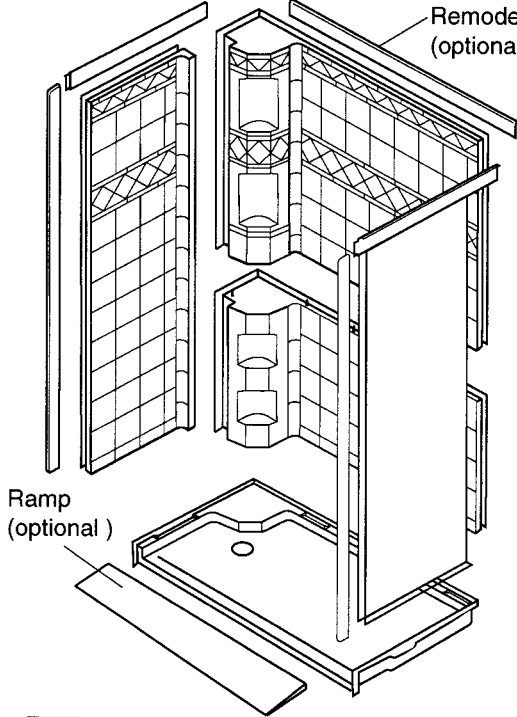

DETAIL A

DETAIL B

DETAIL C

Left hand model shown here with optional grab bar, mixing valve and fixed head

DETAIL C

DETAIL B

Door opening 57-3/8" x 79"

TITLE: Specifications 5 piece Showerstall, Barrier free
MODEL : 5LDS6034B75B (non U.P.C.)

SCALE : 1/2"=1'0"
SHT. 1 of 4

Remodel Flange Trim Kit (optional)

5LDS6034B17T

BARRIER FREE

FEATURES

- Five piece gelcoat fiberglass shower without curb for accessibility
- Designed to replace a bath tub
- Optional Remodel Flange Trim Kit prevents drywall repair work
- Easy, snap-in-place installation from the front
- Full plywood backing on all walls for outstanding strength and customized installation of accessories
- Diamond tile simulated tile look
- No grout cleaning hassles
- No tiles to fall off
- Luxurious Gelcoat finish in numerous colors
- 14 Granite colors available
- Custom Accent tile available

Ramp (optional)

DETAIL A

Flange Trim Molding (optional) extends covered area to 37"

DETAIL B

DETAIL A

DETAIL B

DETAIL C

Left hand model shown here with optional grab bar, glide bar, mixing and diverter valves, hand shower, fixed head

Door opening 57-3/8" x 79"

TITLE: Specifications 5 piece Showerstall, Barrier free	SCALE : 1/2"=1'0"
MODEL : 5LDS6034B17T (non U.P.C.)	SHT. 1 of 4