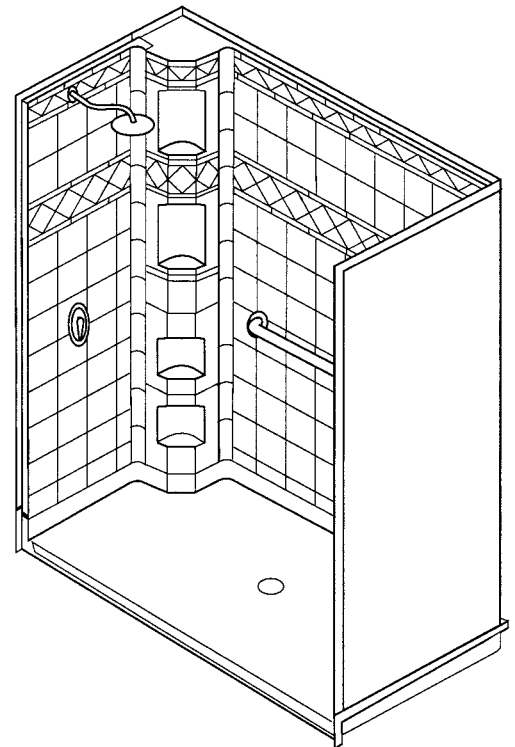

5LDS6034B75B

BARRIER FREE

FEATURES

- Five piece gelcoat fiberglass shower without curb for accessibility
- Designed to replace a bath tub
- Optional Remodel Flange Trim Kit prevents drywall repair work
- Easy, snap-in-place installation from the front
- Full plywood backing on all walls for outstanding strength and customized installation of accessories
- Diamond tile simulated tile look
- No grout cleaning hassles
- No tiles to fall off
- Luxurious Gelcoat finish in numerous colors
- 14 Granite colors available
- Custom Accent tile available

DETAIL A

DETAIL B

DETAIL C

Left hand model shown here with optional grab bar, mixing valve and fixed head

DETAIL C

DETAIL B

Door opening 57-3/8" x 79"

TITLE: Specifications 5 piece Showerstall, Barrier free
MODEL : 5LDS6034B75B (non U.P.C.)

SCALE : 1/2"=1'0"
SHT. 1 of 4

Remodel Flange Trim Kit (optional)

5LDS6034B17T

BARRIER FREE

FEATURES

- Five piece gelcoat fiberglass shower without curb for accessibility
- Designed to replace a bath tub
- Optional Remodel Flange Trim Kit prevents drywall repair work
- Easy, snap-in-place installation from the front
- Full plywood backing on all walls for outstanding strength and customized installation of accessories
- Diamond tile simulated tile look
- No grout cleaning hassles
- No tiles to fall off
- Luxurious Gelcoat finish in numerous colors
- 14 Granite colors available
- Custom Accent tile available

Door opening 57-3/8" x 79"

TITLE: Specifications 5 piece Showerstall, Barrier free	SCALE : 1/2"=1'0"
MODEL : 5LDS6034B17T (non U.P.C.)	SHT. 1 of 4