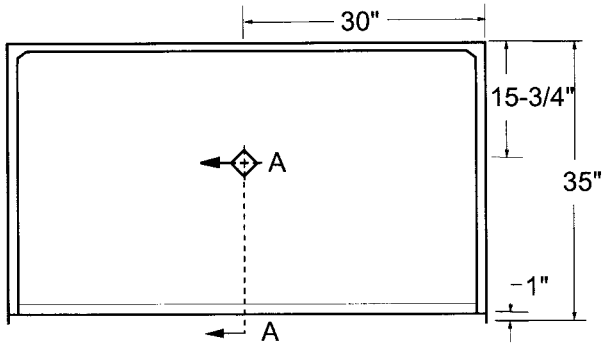

RP6034B75B

BARRIER FREE

PLAN

FEATURES

- Fiberglass shower pan with extra low, beveled curb
- Luxurious Gelcoat finish in numerous colors

ELEVATION

SECTION A-A