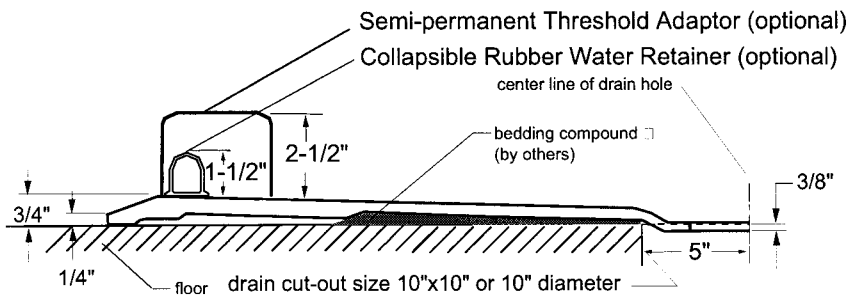

RP6034B75B

BARRIER FREE

PLAN

FEATURES

- Fiberglass shower pan with extra low, beveled curb
- Luxurious Gelcoat finish in numerous colors

ELEVATION

SECTION A-A