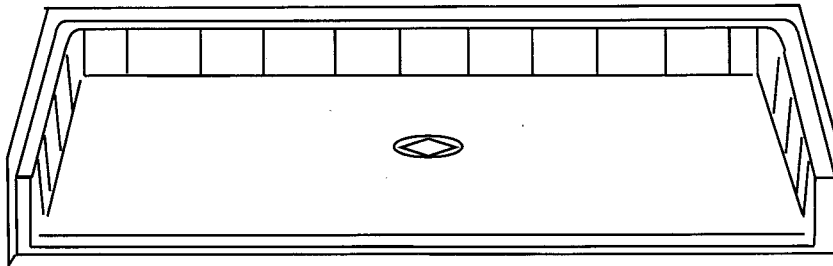

RP6034B75B

BARRIER FREE

PLAN

FEATURES

- Fiberglass shower pan with extra low, beveled curb
- Luxurious Gelcoat finish in numerous colors

ELEVATION

SECTION A-A