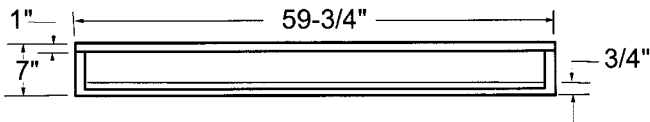

RP6034B75B

BARRIER FREE

PLAN

FEATURES

- Fiberglass shower pan with extra low, beveled curb
- Luxurious Gelcoat finish in numerous colors

ELEVATION

SECTION A-A