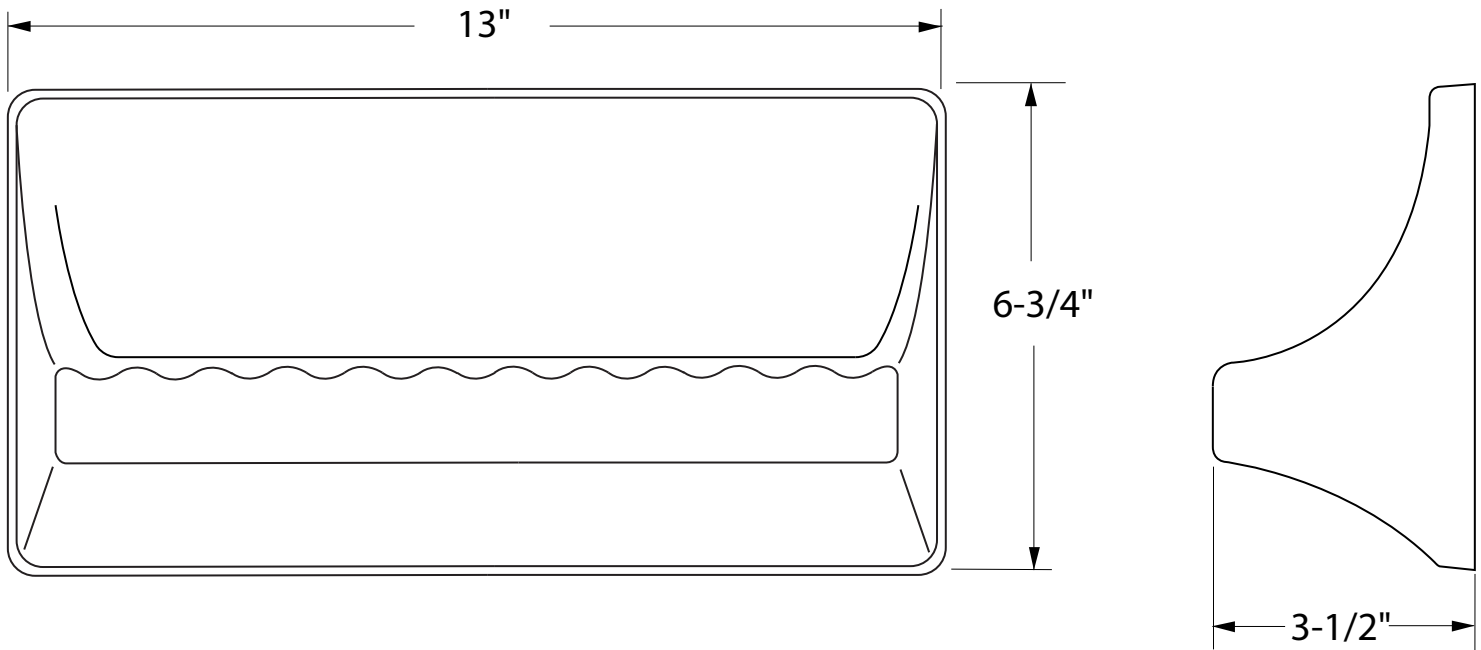

## Specifications

### Soapdish Surface Mount, Large

SMF-L

#### Specifications:

- Soapdish is solid cast filled polyester resin
- Finish is gelcoat color matched to shower
- Installed with adhesive
- Joint is caulked at mating surface with shower wall