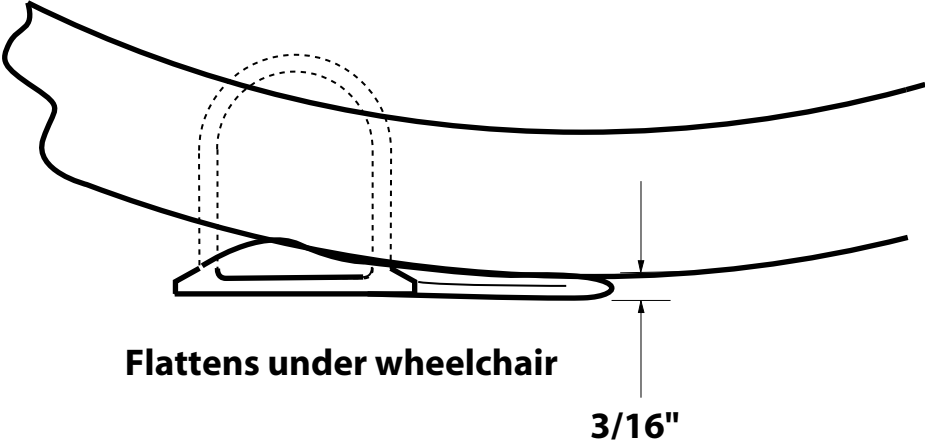

Specifications

Collapsible Rubber Water Retainer - NWR

**"The solution to wet floors"**

- **Material: Grey Neoprene Rubber, 50 Durometer**
- **Dimensions: Will fit on any Access ADA or Barrier Free model offered**
- **Available for other brands**
- **Installation: 30 min. epoxy**

**Contents of kit:**  
 1 ea Collapsible Rubber Water Retainer #NWR  
 1 ea 30 min. Epoxy kit  
 1 roll 1/2" Masking tape  
 1 Cartridge of Silicone caulk (white)  
 2 ea Tongue Depressors  
 Installation Instructions

**Front view**

**Cross section  
Scale 1:1**

**Flattens under wheelchair**

**3/16"**