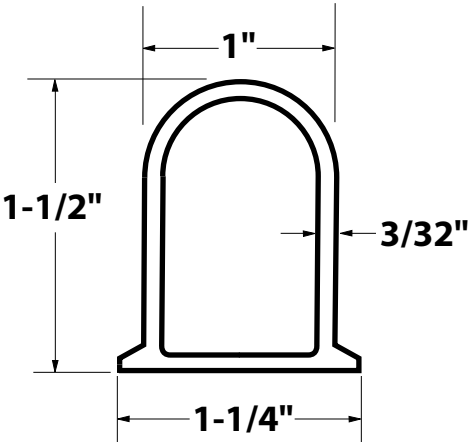

Specifications

Collapsible Rubber Water Retainer - NWR

**"The solution to wet floors"**

- **Material: Grey Neoprene Rubber, 50 Durometer**
- **Dimensions: Will fit on any Access ADA or Barrier Free model offered**
- **Available for other brands**
- **Installation: 30 min. epoxy**

**Contents of kit:**  
 1 ea Collapsible Rubber Water Retainer #NWR  
 1 ea 30 min. Epoxy kit  
 1 roll 1/2" Masking tape  
 1 Cartridge of Silicone caulk (white)  
 2 ea Tongue Depressors  
 Installation Instructions

**Front view**

**Cross section  
Scale 1:1**

**Flattens under wheelchair**

**3/16"**