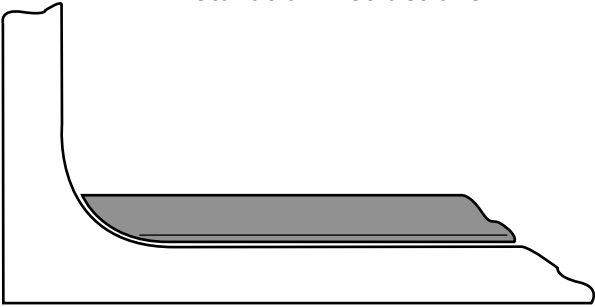

Specifications

Collapsible Rubber Water Retainer - NWR

**"The solution to wet floors"**

- **Material: Grey Neoprene Rubber, 50 Durometer**
- **Dimensions: Will fit on any Access ADA or Barrier Free model offered**
- **Available for other brands**
- **Installation: 30 min. epoxy**

**Front view**

**Cross section  
Scale 1:1**

**Flattens under wheelchair**

**3/16"**